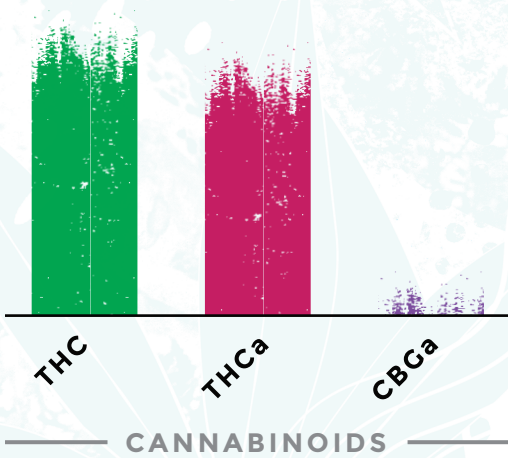

SOUR DUBB

Originally a clone-only strain of unknown heritage, Sour Dubb is thought to be a cross of East Coast Sour Diesel and Sour Bubble. B.O.G. Seeds then recreated this mysterious strain using Rez Dog's Sour Diesel IBL instead of the ECSD. The result? A perfect blend of head and body effects that feels more like an Indica than the original Sativa-dominant Hybrid. Dense buds with copious amounts of trichomes produce a pungent, sweet 'n sour odor with a strong diesel flavor, plus a sweet fruity aftertaste. Yum!

EFFECTS

ENERGIZING   FOCUSING   CREATIVE   HAPPY   TALKATIVE

MEDICAL ATTRIBUTES

DEPRESSION   INSOMNIA   FATIGUE   LACK OF APPETITE   PAIN

TERPENES

FLAVORS

DIESEL   WOOD   SPICE   HERBAL

Test results may vary per batch. Effects & Medical Attributes are based on anecdotal evidence. Individual experiences can be varied.